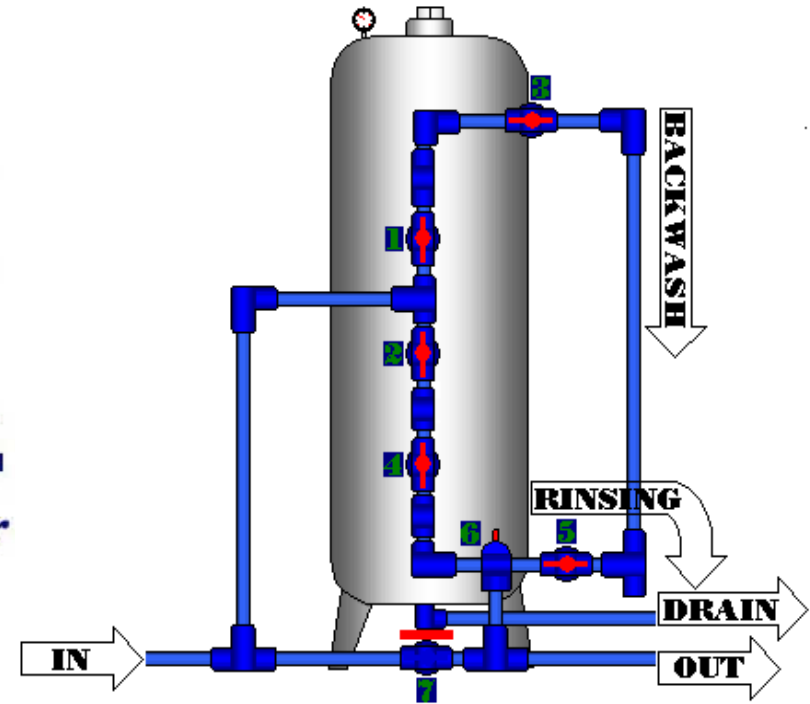

**With Money Back
Guarantee!**